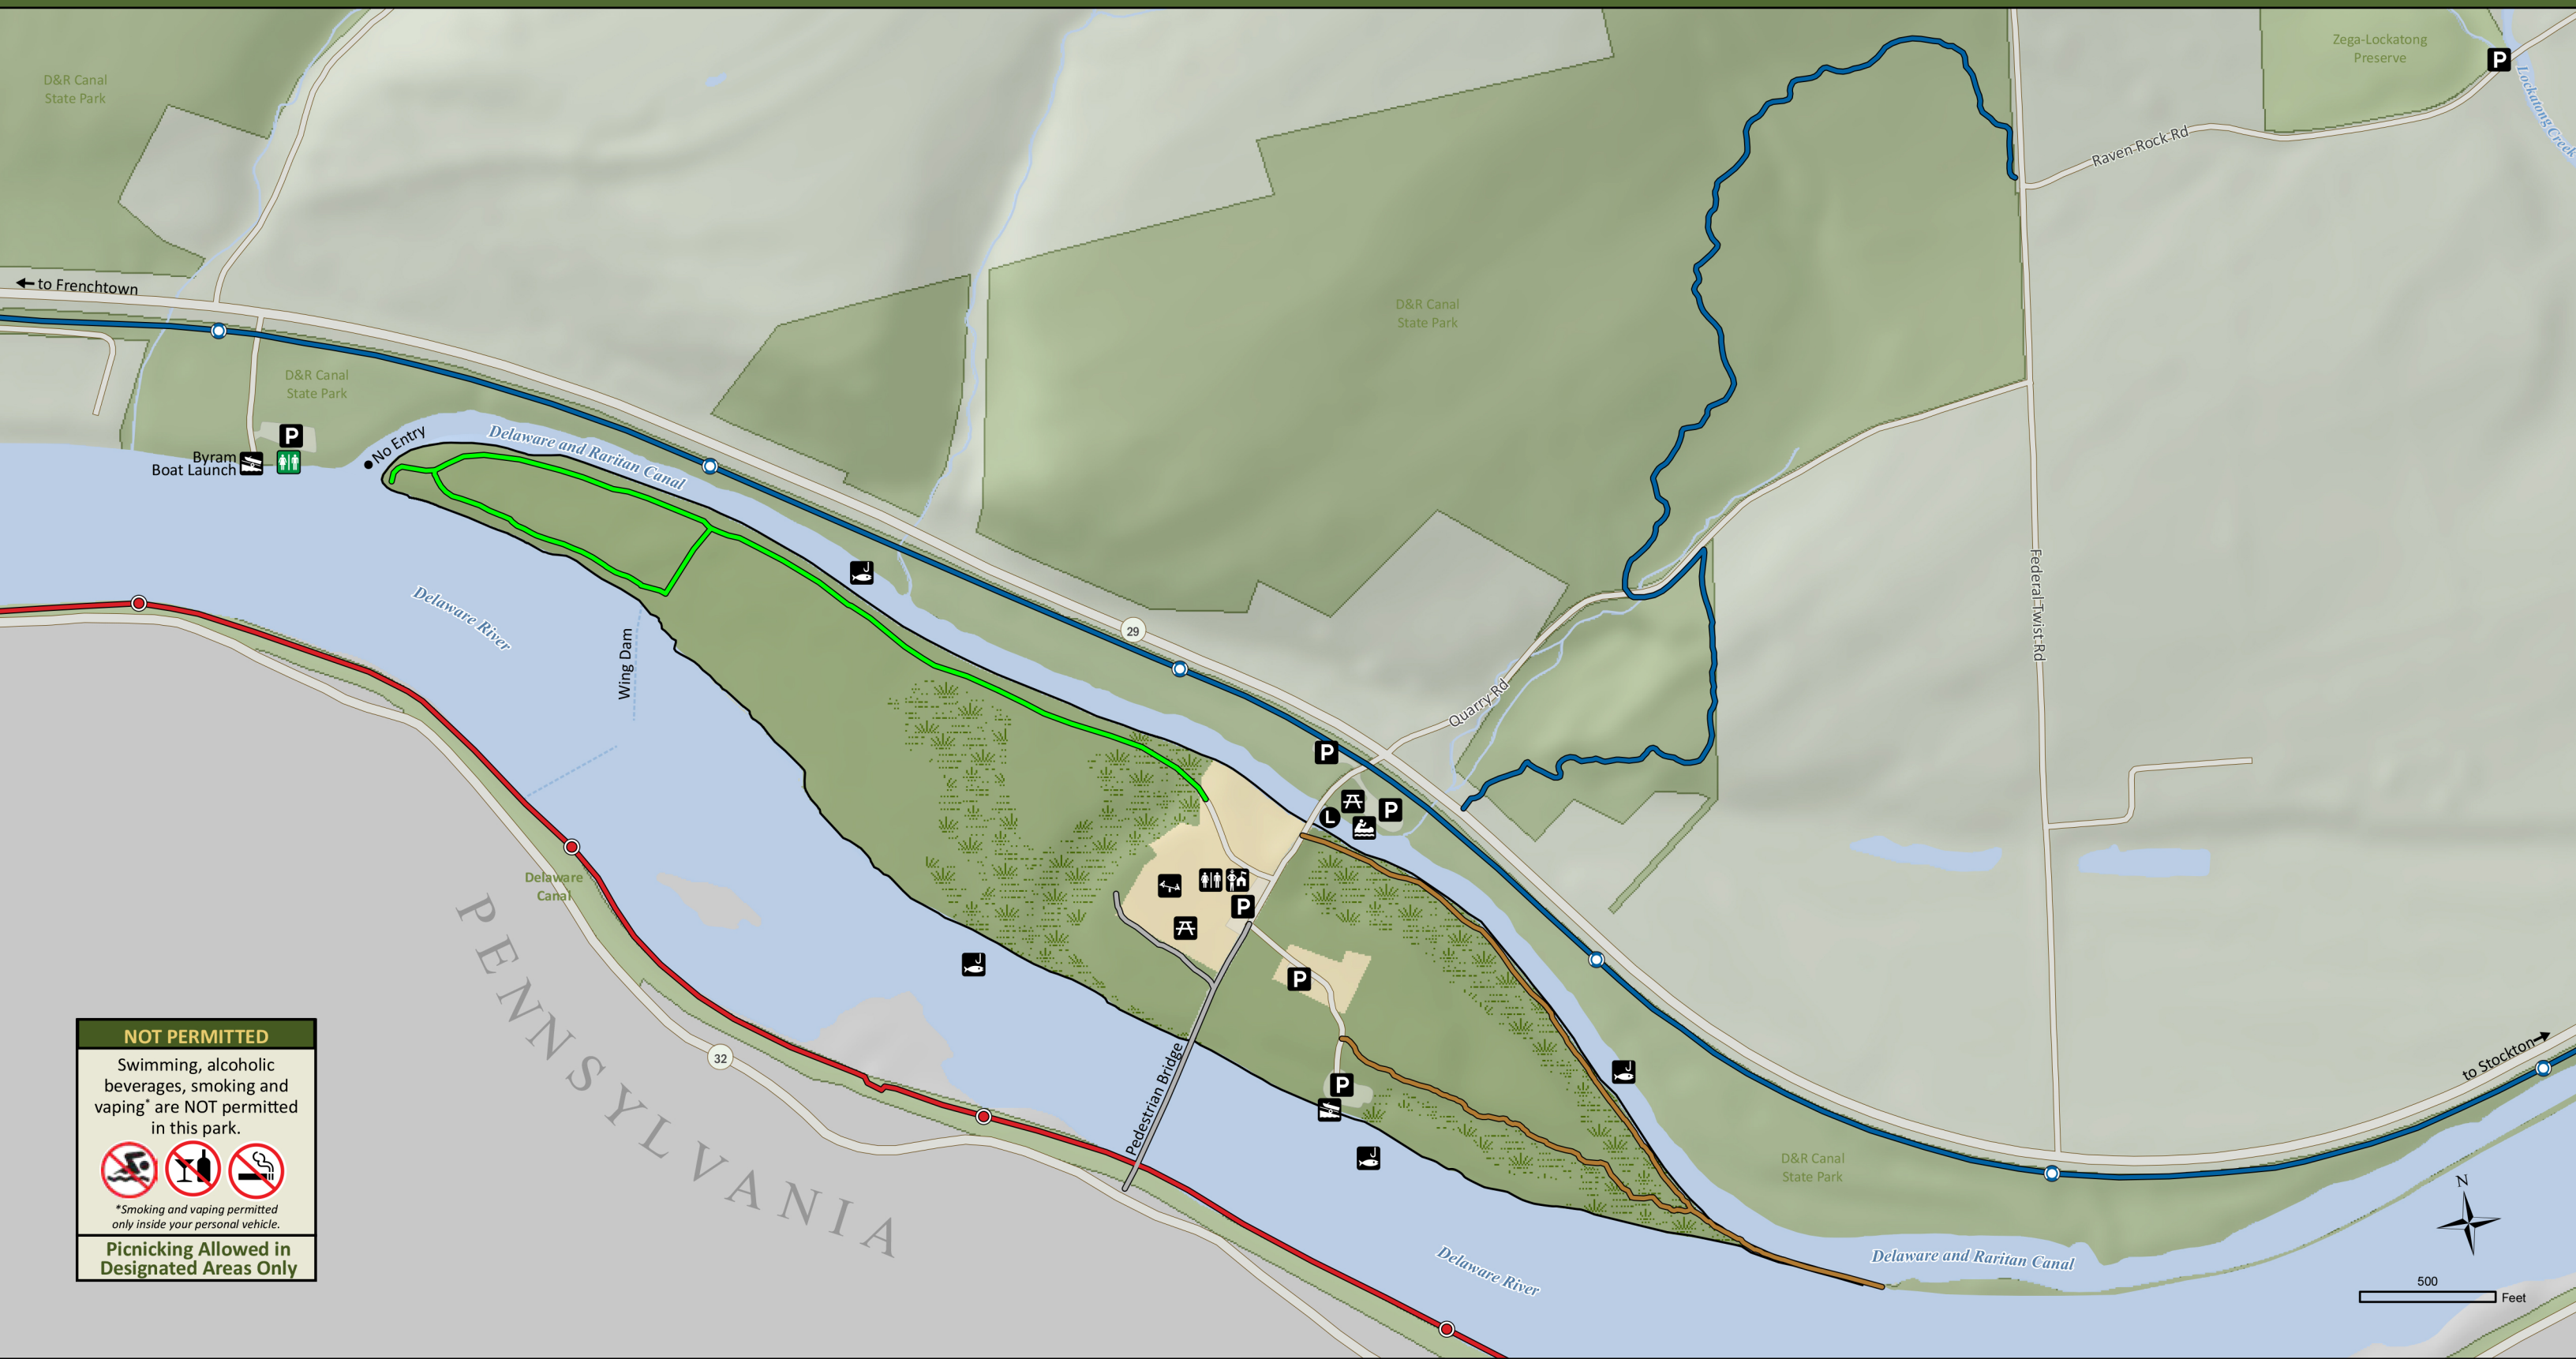

BULLS ISLAND Recreation Area

NOT PERMITTED
 Swimming, alcoholic beverages, smoking and vaping* are NOT permitted in this park.

**Smoking and vaping permitted only inside your personal vehicle.*

Picnicking Allowed in Designated Areas Only

- | | | | | | | | | |
|------------------------------|---------------------|---------|--|----------------------------------|-------------|-------------|-------------|-----------------------|
| Bulls Island Recreation Area | Open Field or Grass | Water | Bulls Island Natural Area Trail (0.82 mi) | Inlet Trail (1.3 mi, paved path) | Boat Launch | Fishing | Picnic Area | Restrooms |
| D&R Canal State Park | Forest | Wetland | D&R Canal Trail (2 miles on map, 70 miles total) | White Oak Trail (1.1 mi) | Canoeing | Park Office | Playground | Restrooms (Primitive) |
| Local Open Space | | | D&L Trail (Pennsylvania) | Paved Path | Parking Lot | | | |