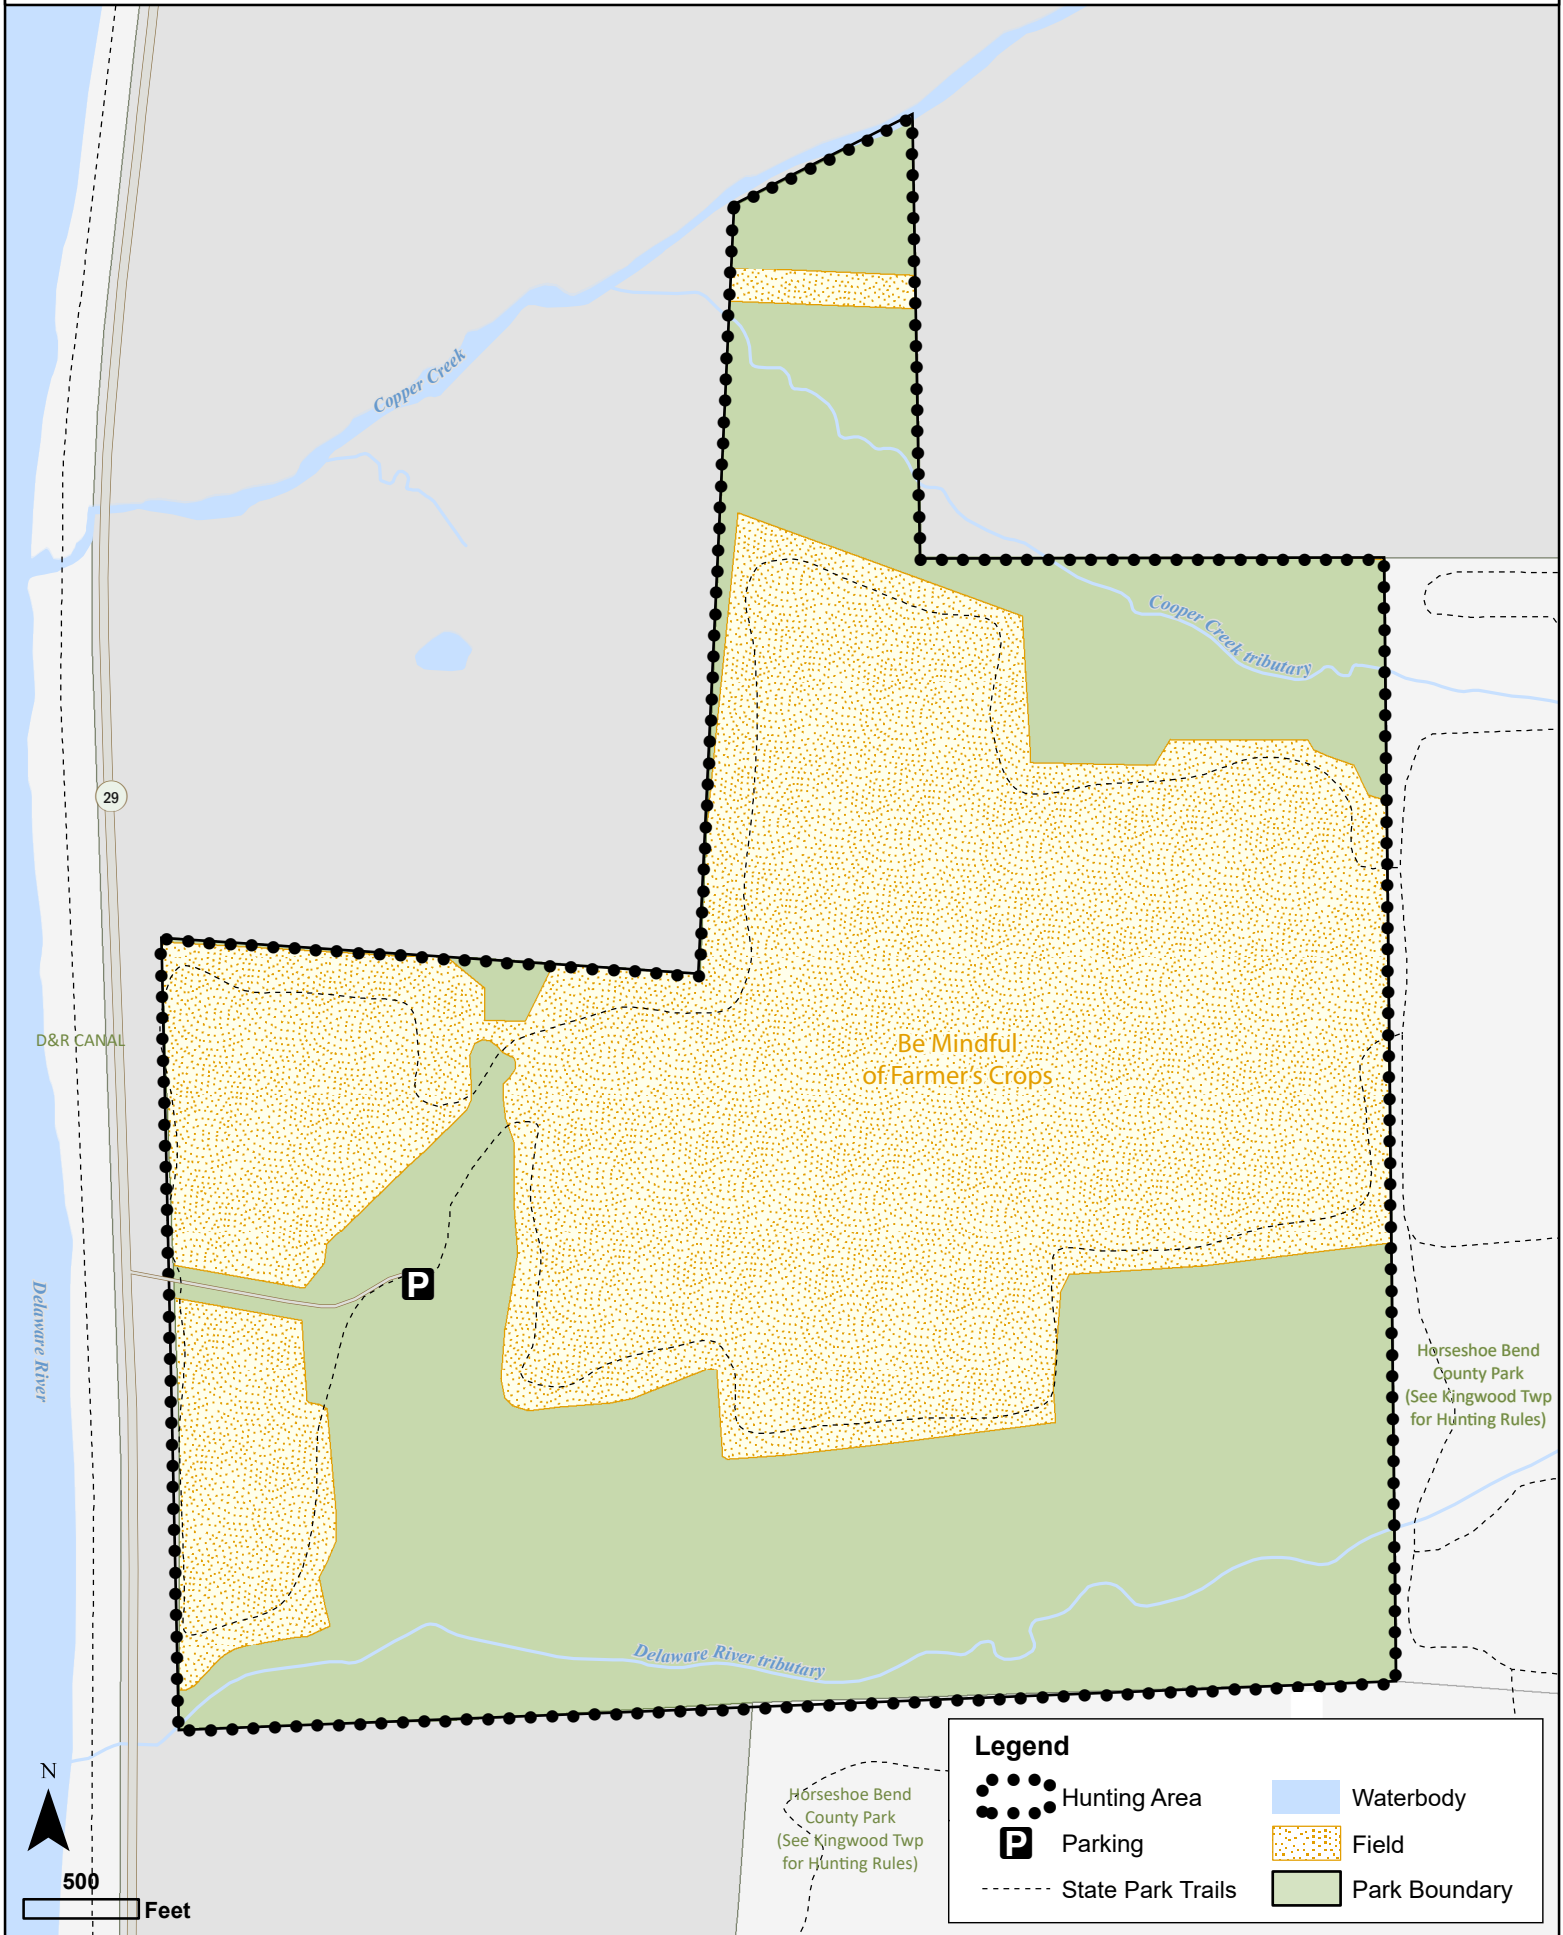

Cooley Acquisition, D&R Canal SP - Hunting Zone 11

Cooley Acquisition, D&R Canal SP Hunting Map - All Season, All Firearm Zone 11

Hunting permitted during all seasons within designated outlined areas:

Hunting Area 

- Park in designated areas.
- Do not operate vehicles beyond parking area.
 - Motorized vehicles and equipment are prohibited from entering open space.
- No Alcoholic Beverages
- No Permanent Tree Stands

- Portable tree stands must be removed at the end of the hunting season.
- Area open half hour before sunrise and half hour after sunset.
- Obey all NJ State Park Service and NJ Fish and Wildlife rules and regulations.

For Further Information:
 Bull's Island Recreation Area
 2185 Daniel Bray Highway
 Stockton, NJ 08559
 (609) 397 - 2949
 DEP Action Line - 24 Hours
 (877) WARNDP
 (877) 927 - 6337

For Emergencies Please Call 911