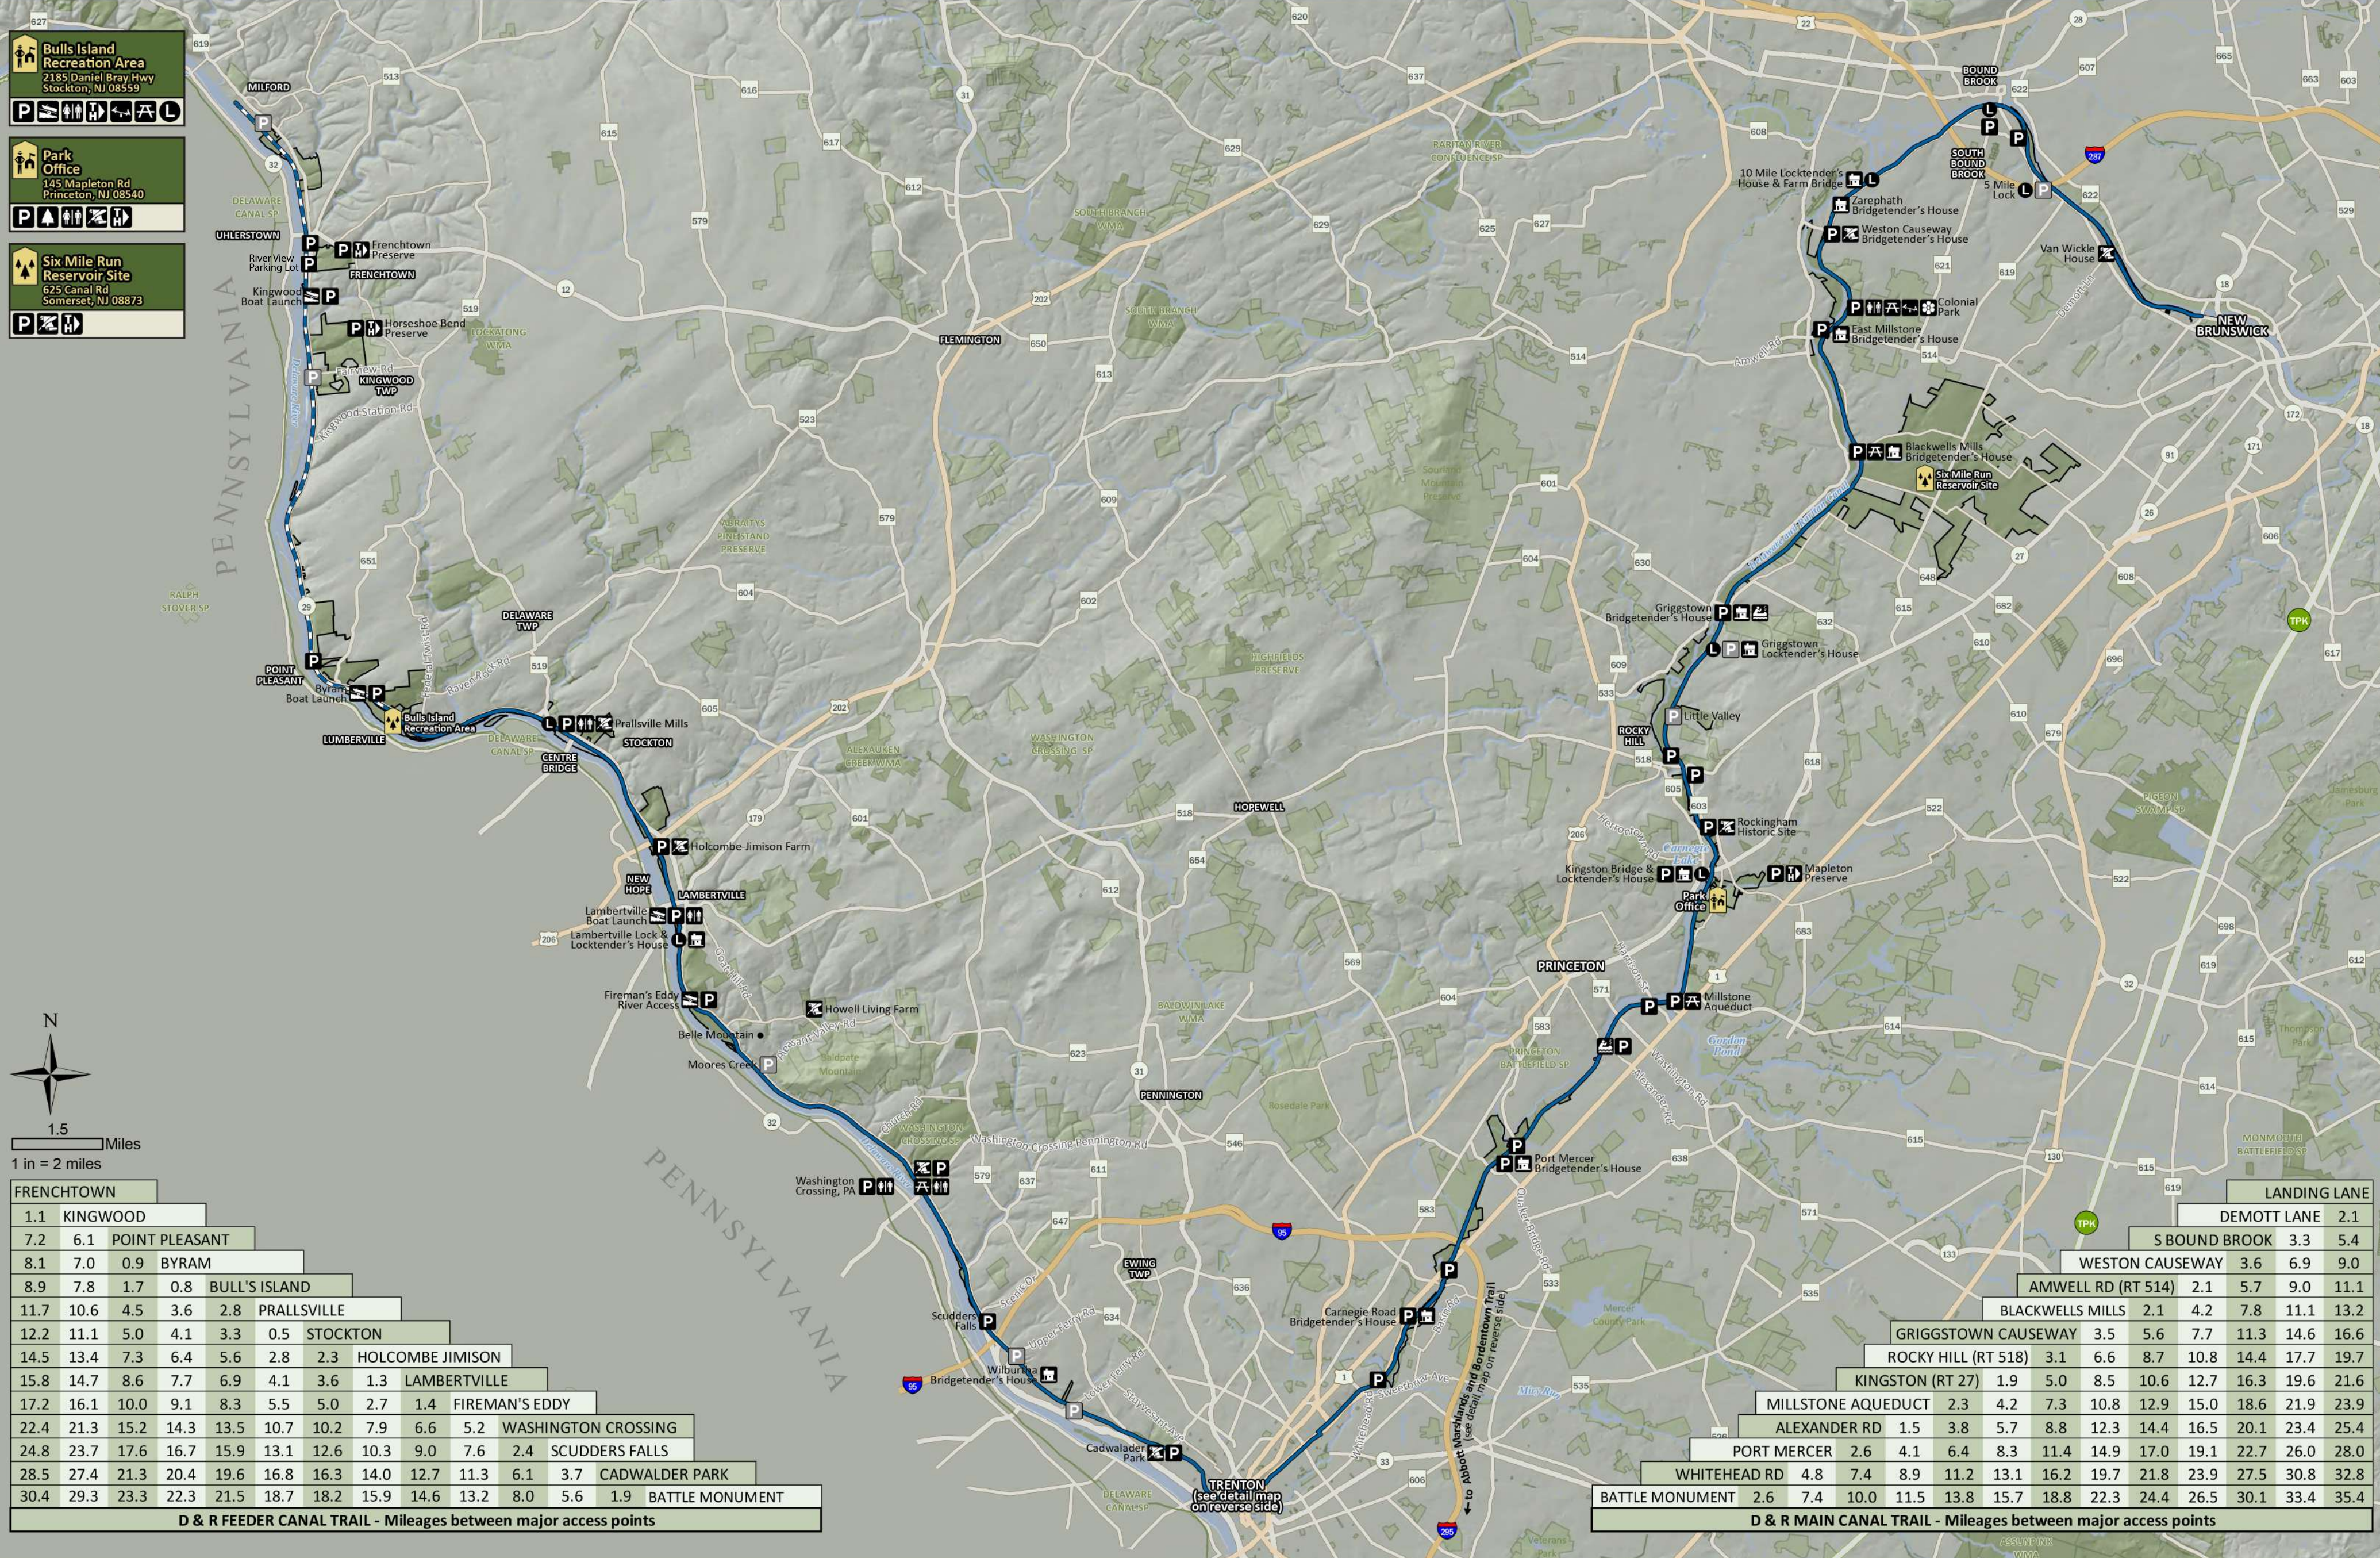

DELAWARE AND RARITAN CANAL State Park

- D&R Canal State Park
- Local Open Space
- D&R Canal Trail (58.4 mi)
- Arboretum
- Canoe Rental
- Historic Site
- Parking (Pull Off)
- Playground
- State Open Space
- Water
- D&R Rail Trail (11.6 mi)
- Boat Launch
- Garden
- Park Office
- Picnic Area
- Canal Lock
- Historic Canal House
- Parking Lot
- Restrooms